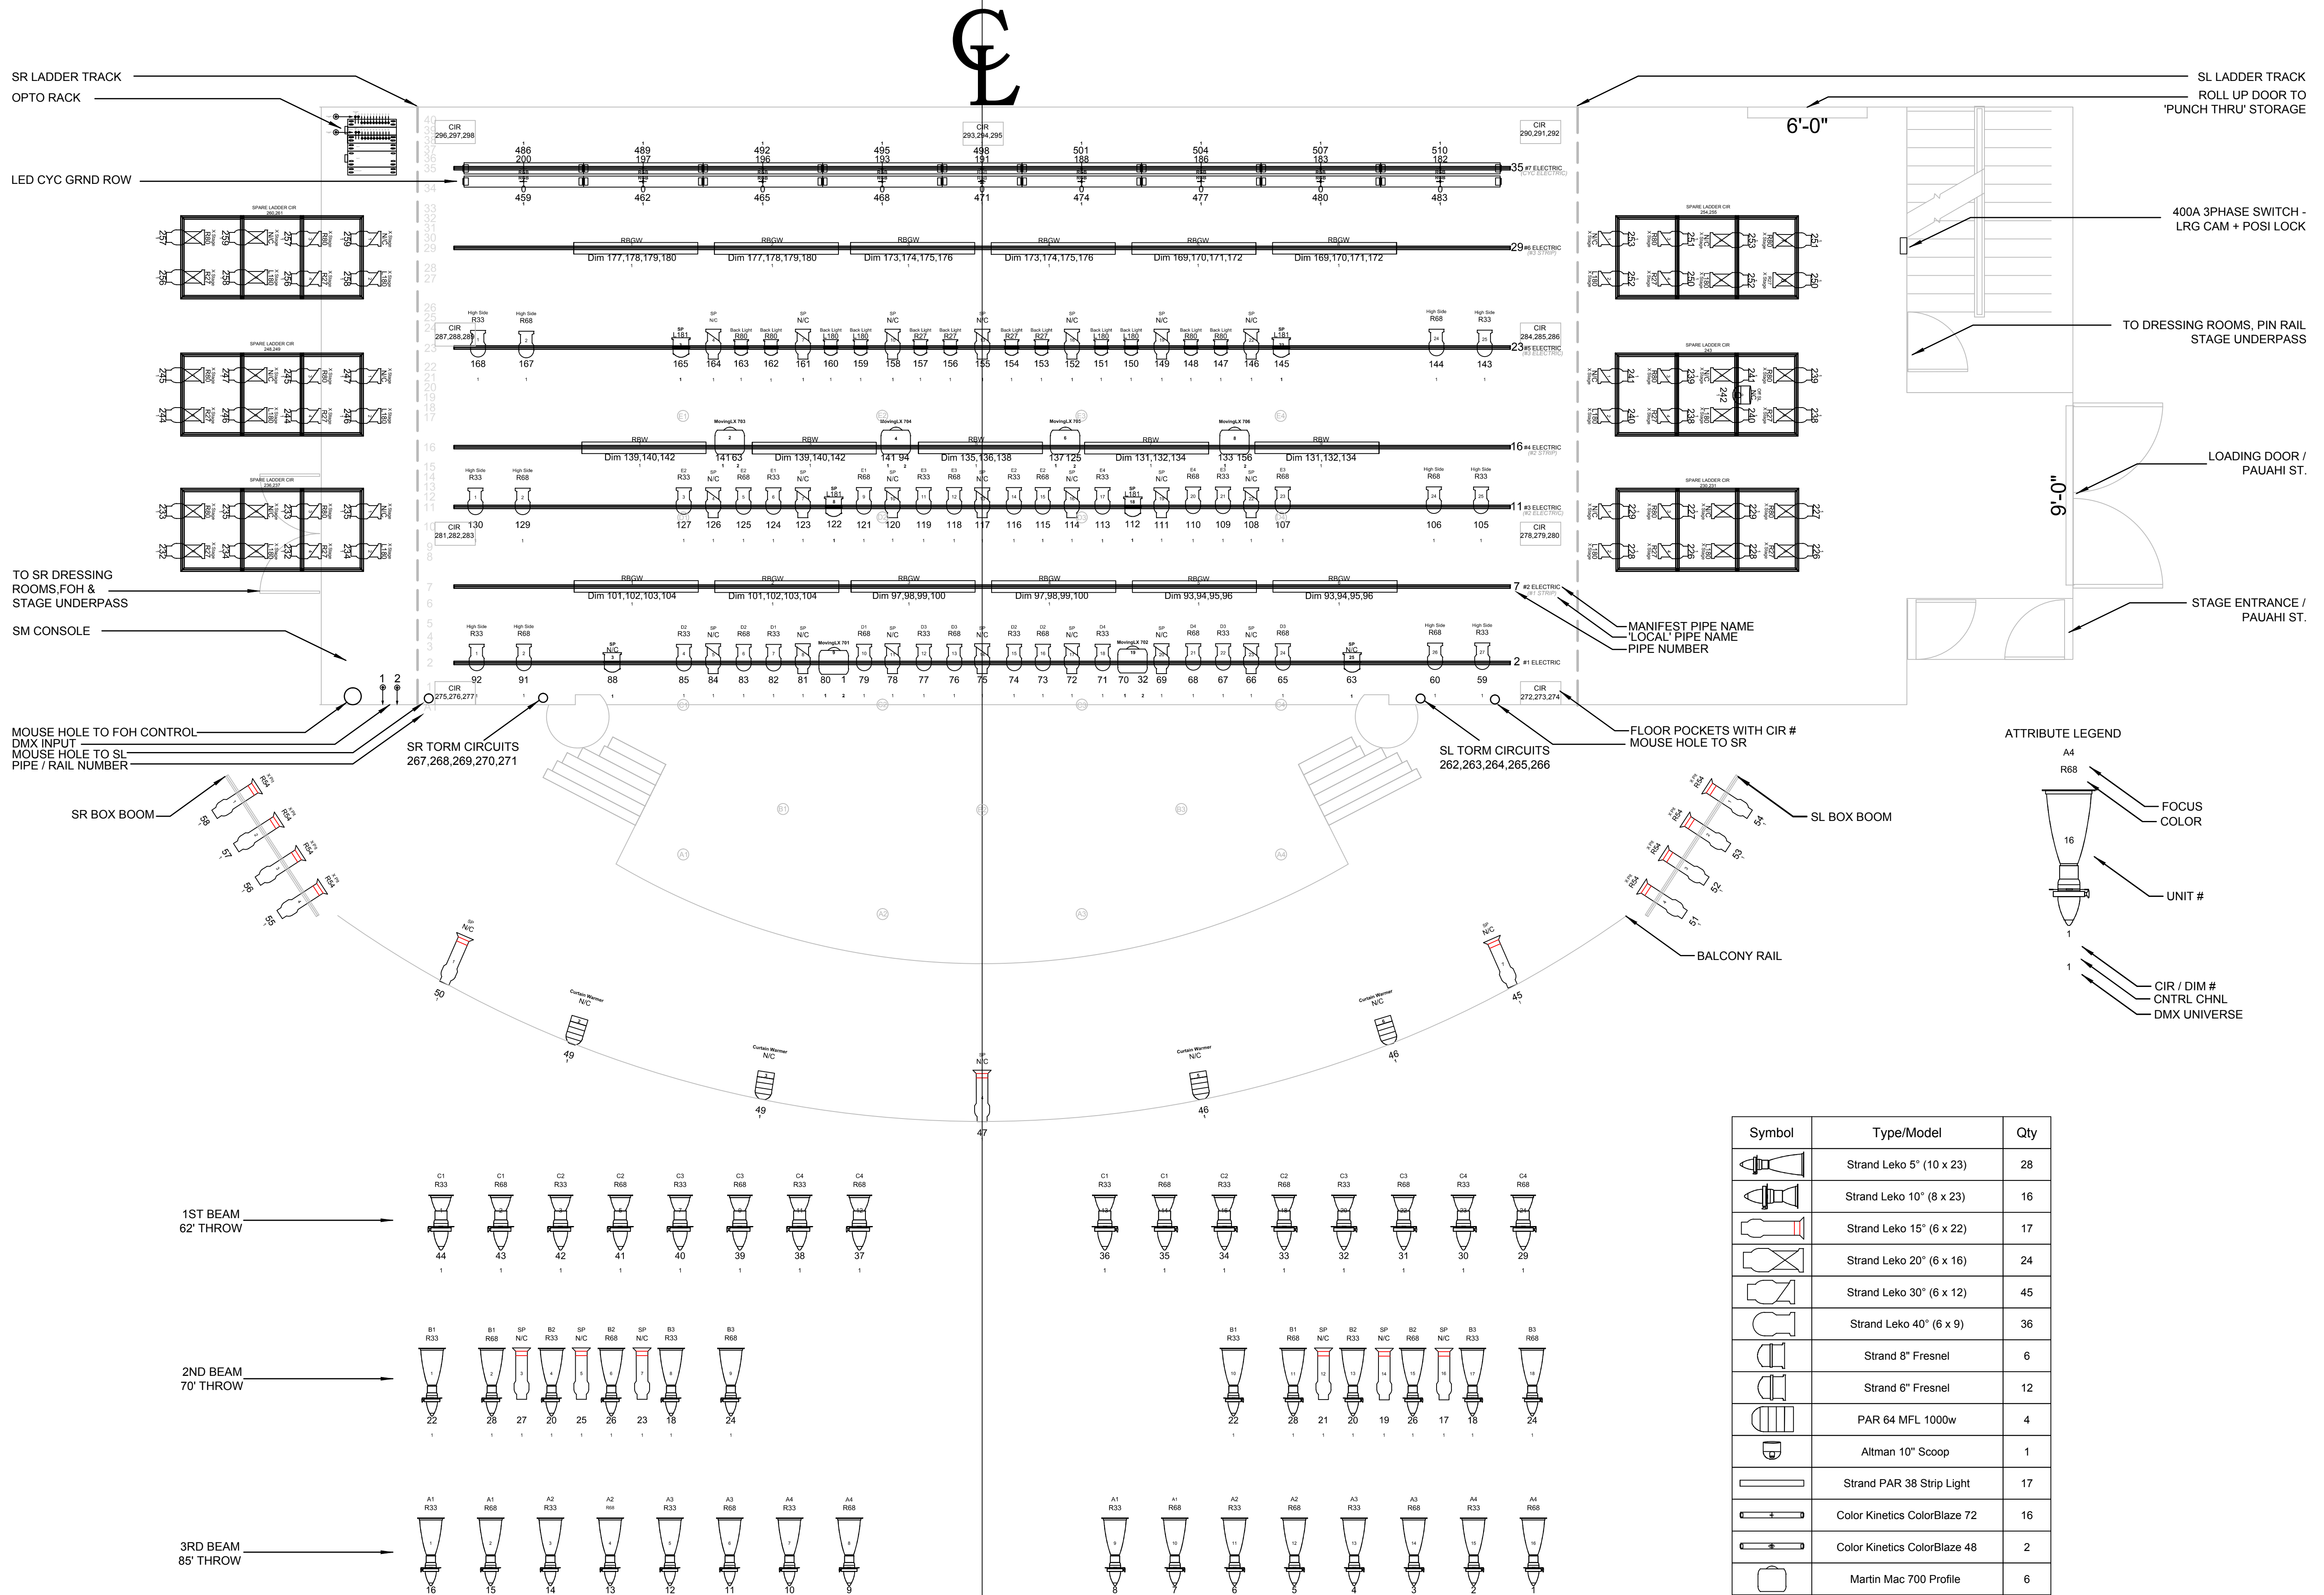

REPERTORY LIGHT PLOT

LX-1

THEATRE FIXTURE INVENTORY

- 28 x STRAND LEKO 5° (10X23)
- 16 x STRAND LEKO 10° (8X23)
- 17 x STRAND LEKO 15° (6X22)
- 24 x STRAND LEKO 20° (6X16)
- 54 x STRAND LEKO 30° (6X12)
- 44 x STRAND LEKO 40° (6X9)
- 34 x STRAND 6° FRESNEL
- 24 x STRAND 8° FRESNEL
- 11 x PAR 64 1000W
- 9 x PAR 64 500W w/ Twist Con.
- 3 x 1000W SCOOP
- 18 x STRAND 6" PAR 38 BORDER LIGHT
- 16 x COLOR KINETICS COLOR BLAZE 72
- 2 x COLOR KINETICS COLOR BLAZE 48
- 10 x CHAUVET COLORADO 3P
- 6 x MARTIN MAC 700 PROFILE

THEATRE CONTROL INVENTORY

- 1 x ETC SMARTFADE 24/48
- 1 x ETC EXPRESS 72/144
- 1 x MARTIN M1 w/ 17" Touch Screen
- 2 x Universe Installed

GENERAL NOTES

1. System Installed to Meet or Exceed NEC
2. All Fixtures UL/ETL Listed
3. Layout of Fixtures Downstage of Proscenium NTS
4. USR Opto Rack NTS
5. Ladders Move Up and Down Stage & are Located on Noted Tracks
6. Circuits 70,80,133,137,141 are Non Dim Utilized for Moving Lights
7. Circuits 182,183,186,188,191,193,196,197,200 are Non Dim Utilized for Flown Cyc Fixtures
8. Ground Row Cyc Lights Do Not have a Dedicated Power Circuits
9. Prior to Utilizing Ground Row Cyc Fixtures, Set Circuits to be Utilized to Non Dim Setting inside Dimming Control Module
10. If No Control Channel Available, use Circuit/Dimmer # to Control Fixture
11. Assure Current Fixture Count and Availability with Production Manager

DESIGN	SAB & BW
DRAWN BY	SAB
SCALE	1/4" = 1'
SHEET SIZE	ARCH - D
TITLE	LX - 1

OCTOBER 2012

Symbol	Type/Model	Qty
	Strand Leko 5° (10 x 23)	28
	Strand Leko 10° (8 x 23)	16
	Strand Leko 15° (6 x 22)	17
	Strand Leko 20° (6 x 16)	24
	Strand Leko 30° (6 x 12)	45
	Strand Leko 40° (6 x 9)	36
	Strand 8° Fresnel	6
	Strand 6° Fresnel	12
	PAR 64 MFL 1000w	4
	Altman 10° Scoop	1
	Strand PAR 38 Strip Light	17
	Color Kinetics ColorBlaze 72	16
	Color Kinetics ColorBlaze 48	2
	Martin Mac 700 Profile	6

A HAWAII THEATRE CENTER REPERTORY LIGHT PLOT
1/4" = 1'