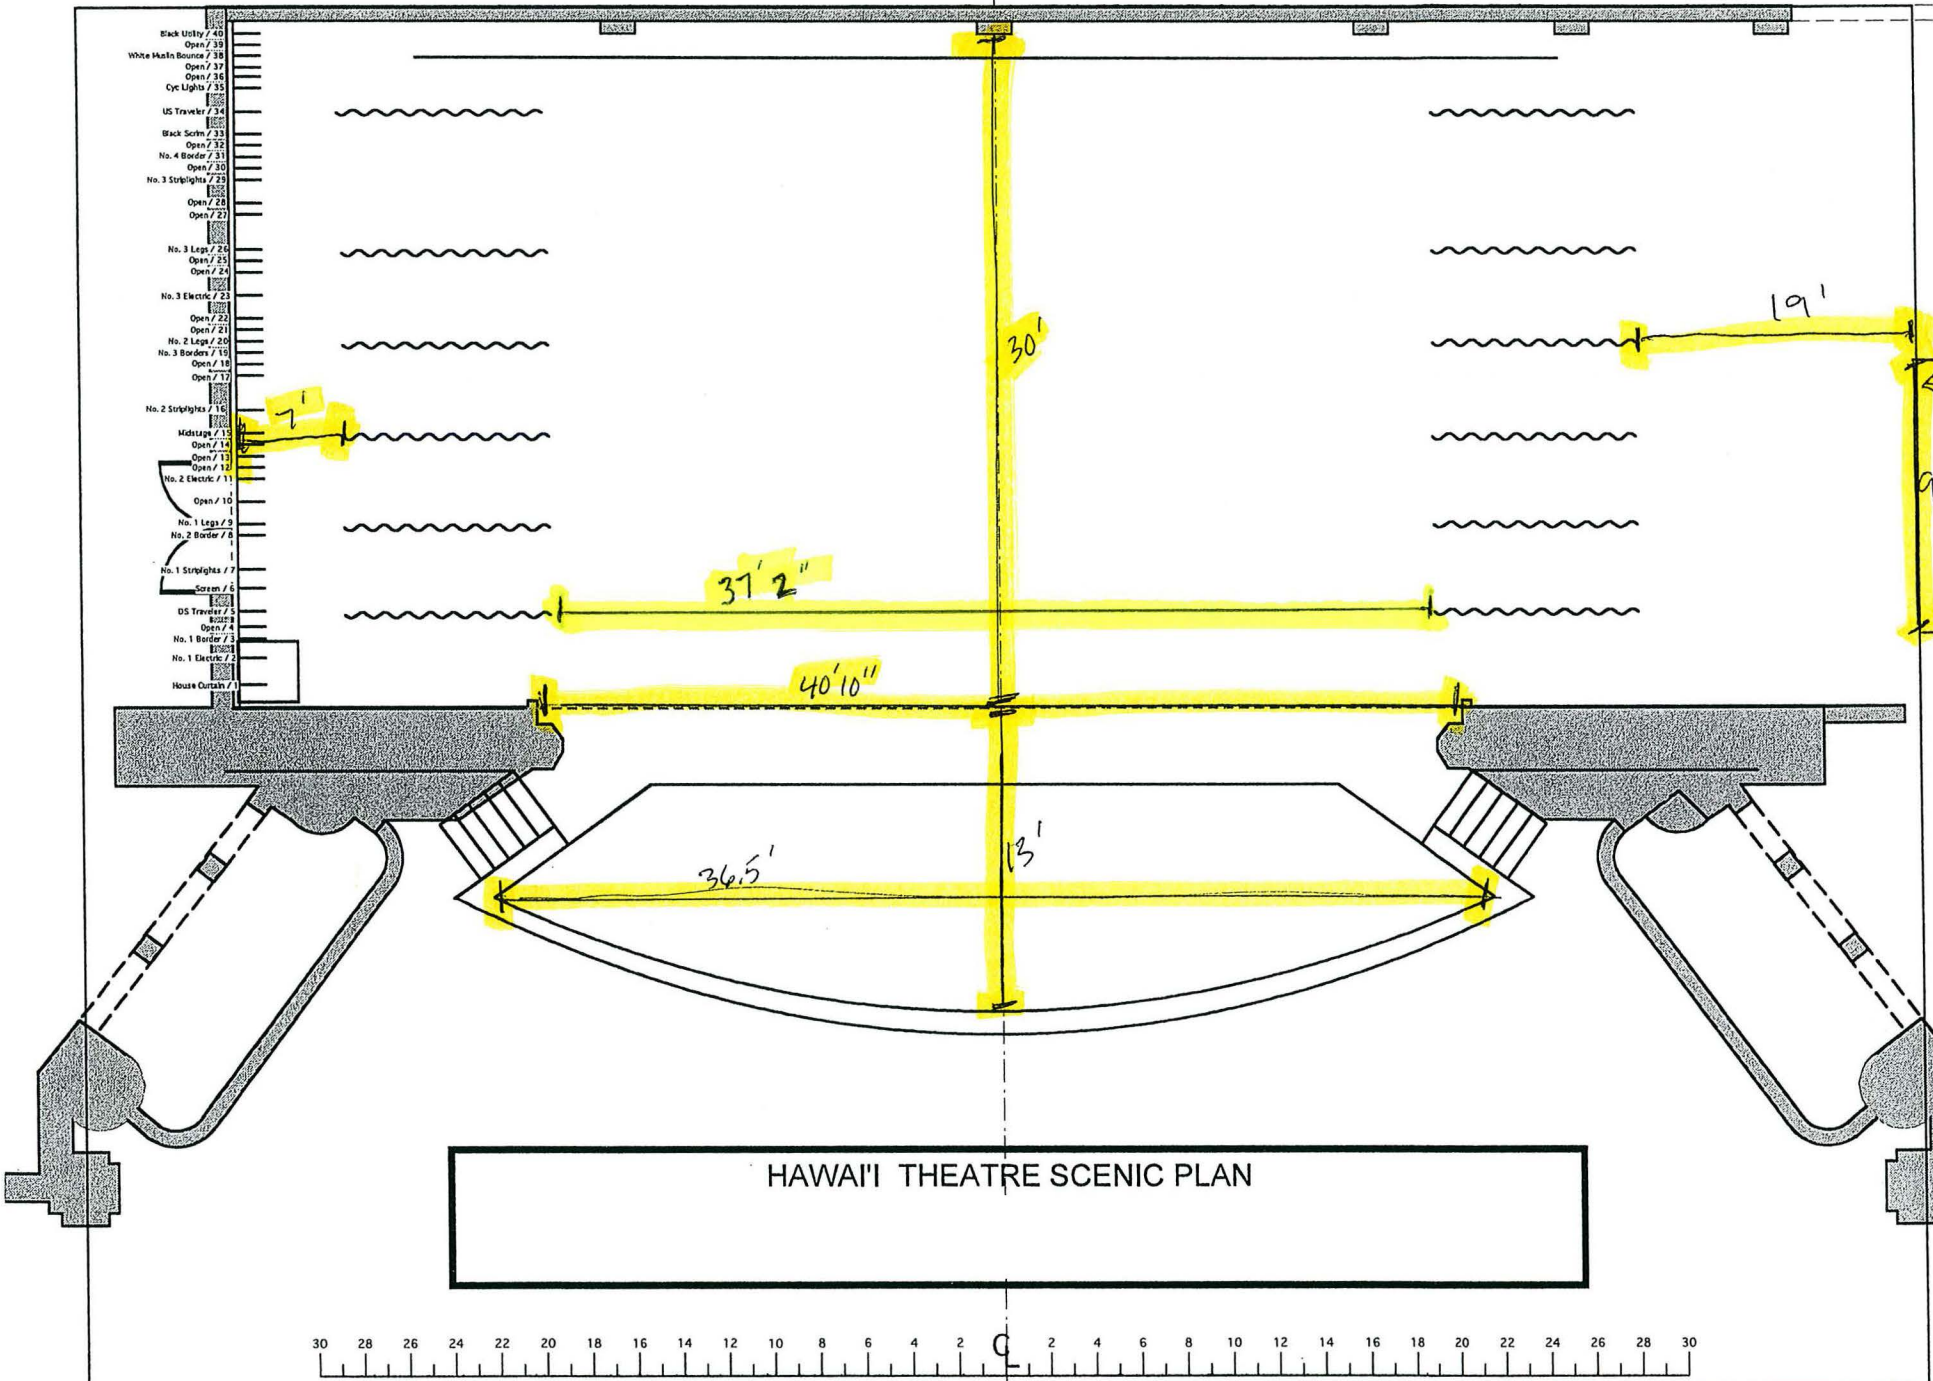

- Black Unity / 40
- Open / 39
- White Main Bounce / 38
- Open / 37
- Open / 36
- Cyc Lights / 35
- US Traveler / 34
- Black Scrim / 33
- Open / 32
- No. 4 Border / 31
- Open / 30
- No. 3 Striplights / 29
- Open / 28
- Open / 27
- No. 3 Legs / 26
- Open / 25
- Open / 24
- No. 3 Electric / 23
- Open / 22
- Open / 21
- No. 2 Legs / 20
- No. 3 Borders / 19
- Open / 18
- Open / 17
- No. 2 Striplights / 16
- Midi Legs / 15
- Open / 14
- Open / 13
- No. 2 Electric / 12
- Open / 11
- No. 1 Legs / 9
- No. 2 Border / 8
- No. 1 Striplights / 7
- Scrim / 6
- DS Traveler / 5
- Open / 4
- No. 1 Border / 3
- No. 1 Electric / 2
- House Curtain / 1

HAWAII THEATRE SCENIC PLAN