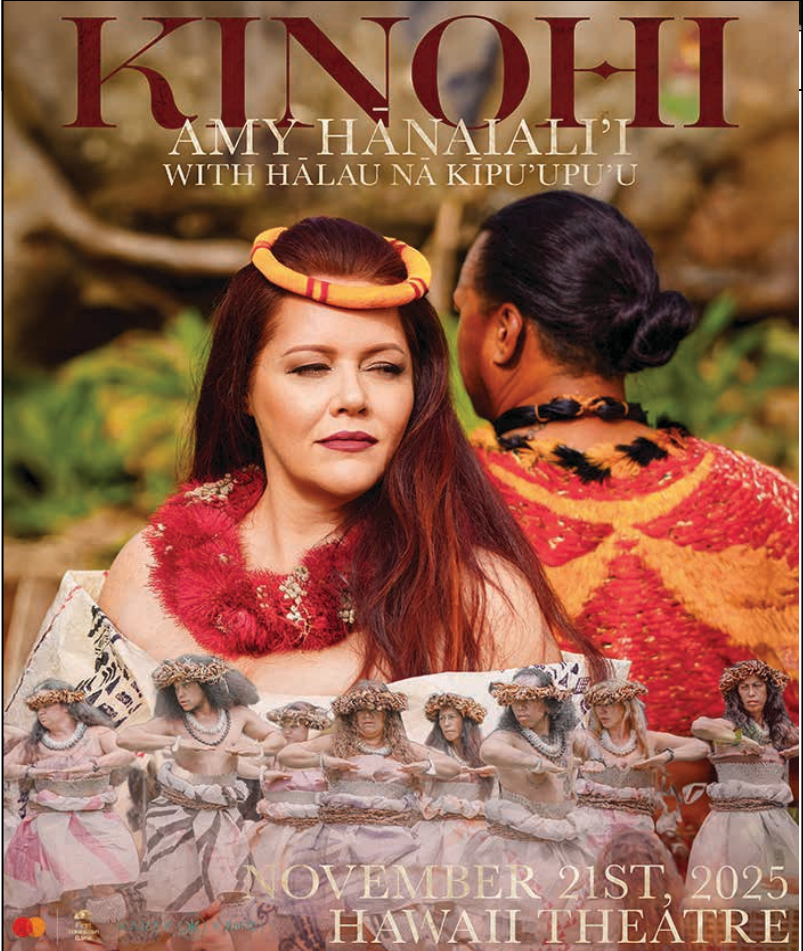

# HAWAII THEATRE

PRESENTS

AMY HĀNAIALI'I  
KINOHI CONCERT

NOVEMBER 21ST, 2025 AT 8:00 PM  
A PIVOTAL MOMENT IN BOTH TIME AND SPACE,  
THE BEGINNING OF A JOURNEY

# KINOHI

AMY HĀNAIALI'I  
WITH HĀLAU NA KĪPU'UPU'U

NOVEMBER 21ST, 2025  
HAWAII THEATRE